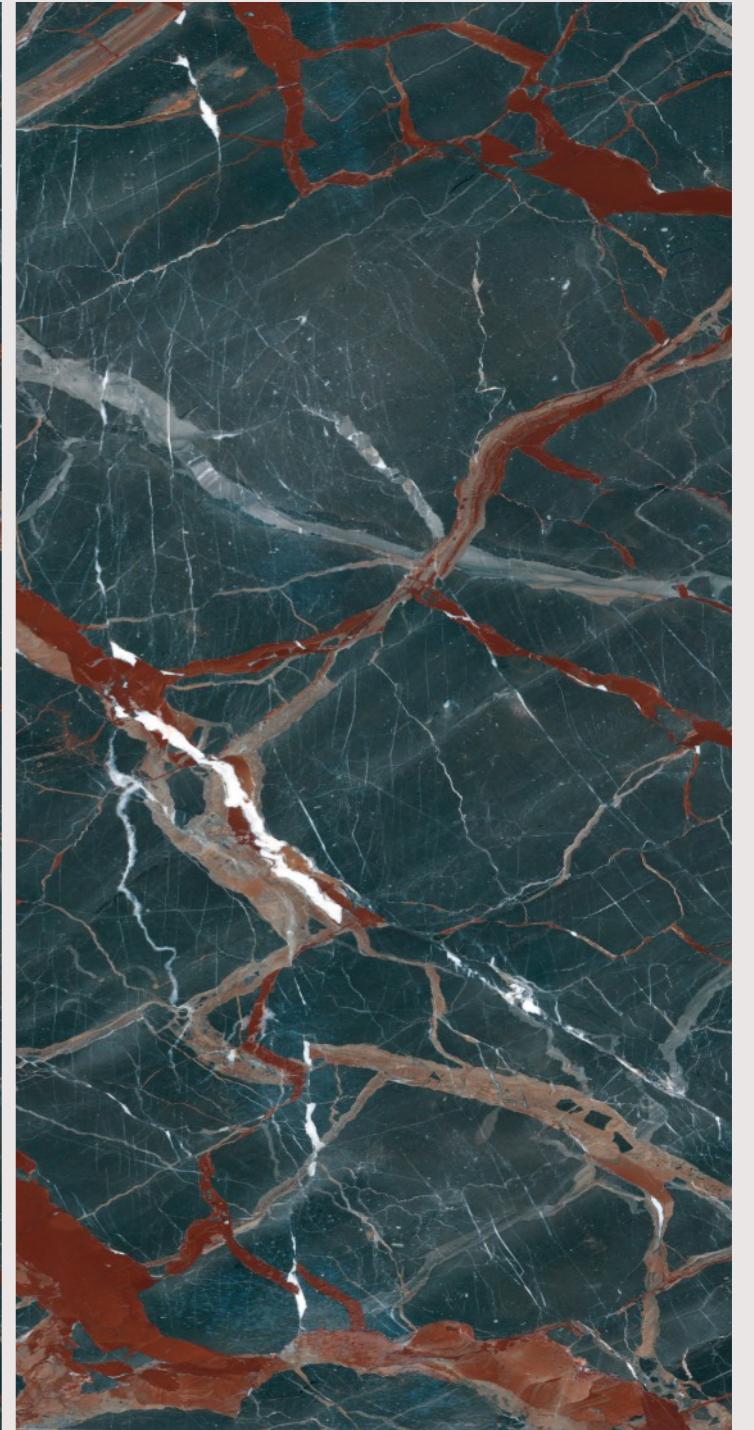

Series
HIGH GLOSSY

Random
05

JAZZ 5019

GREEN

JAZZ 5019 GREEN

SIZE
600x
1200MM

Series
HIGH GLOSSY

Random
05