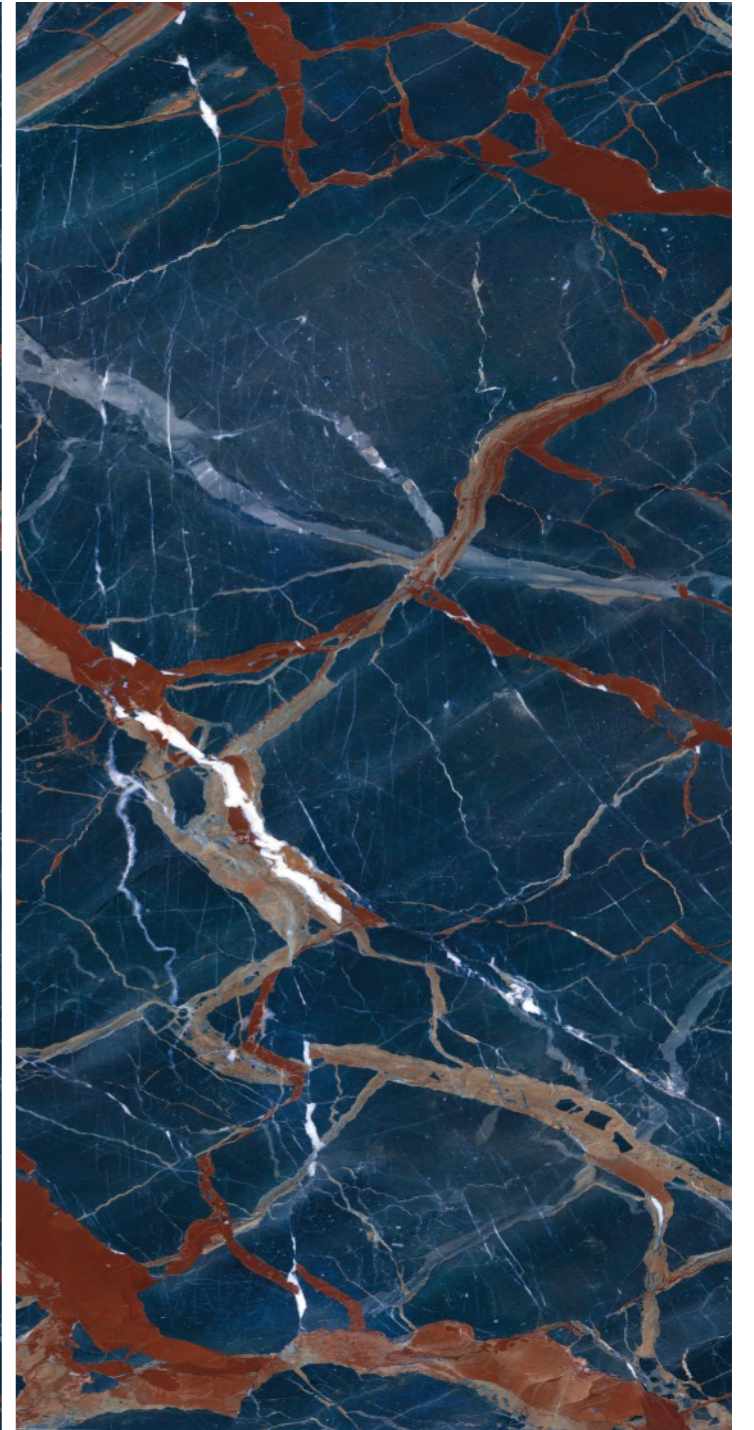

JAZZ 5019 AQUA

SIZE
600x
1200MM

Series
HIGH GLOSSY

Random
05