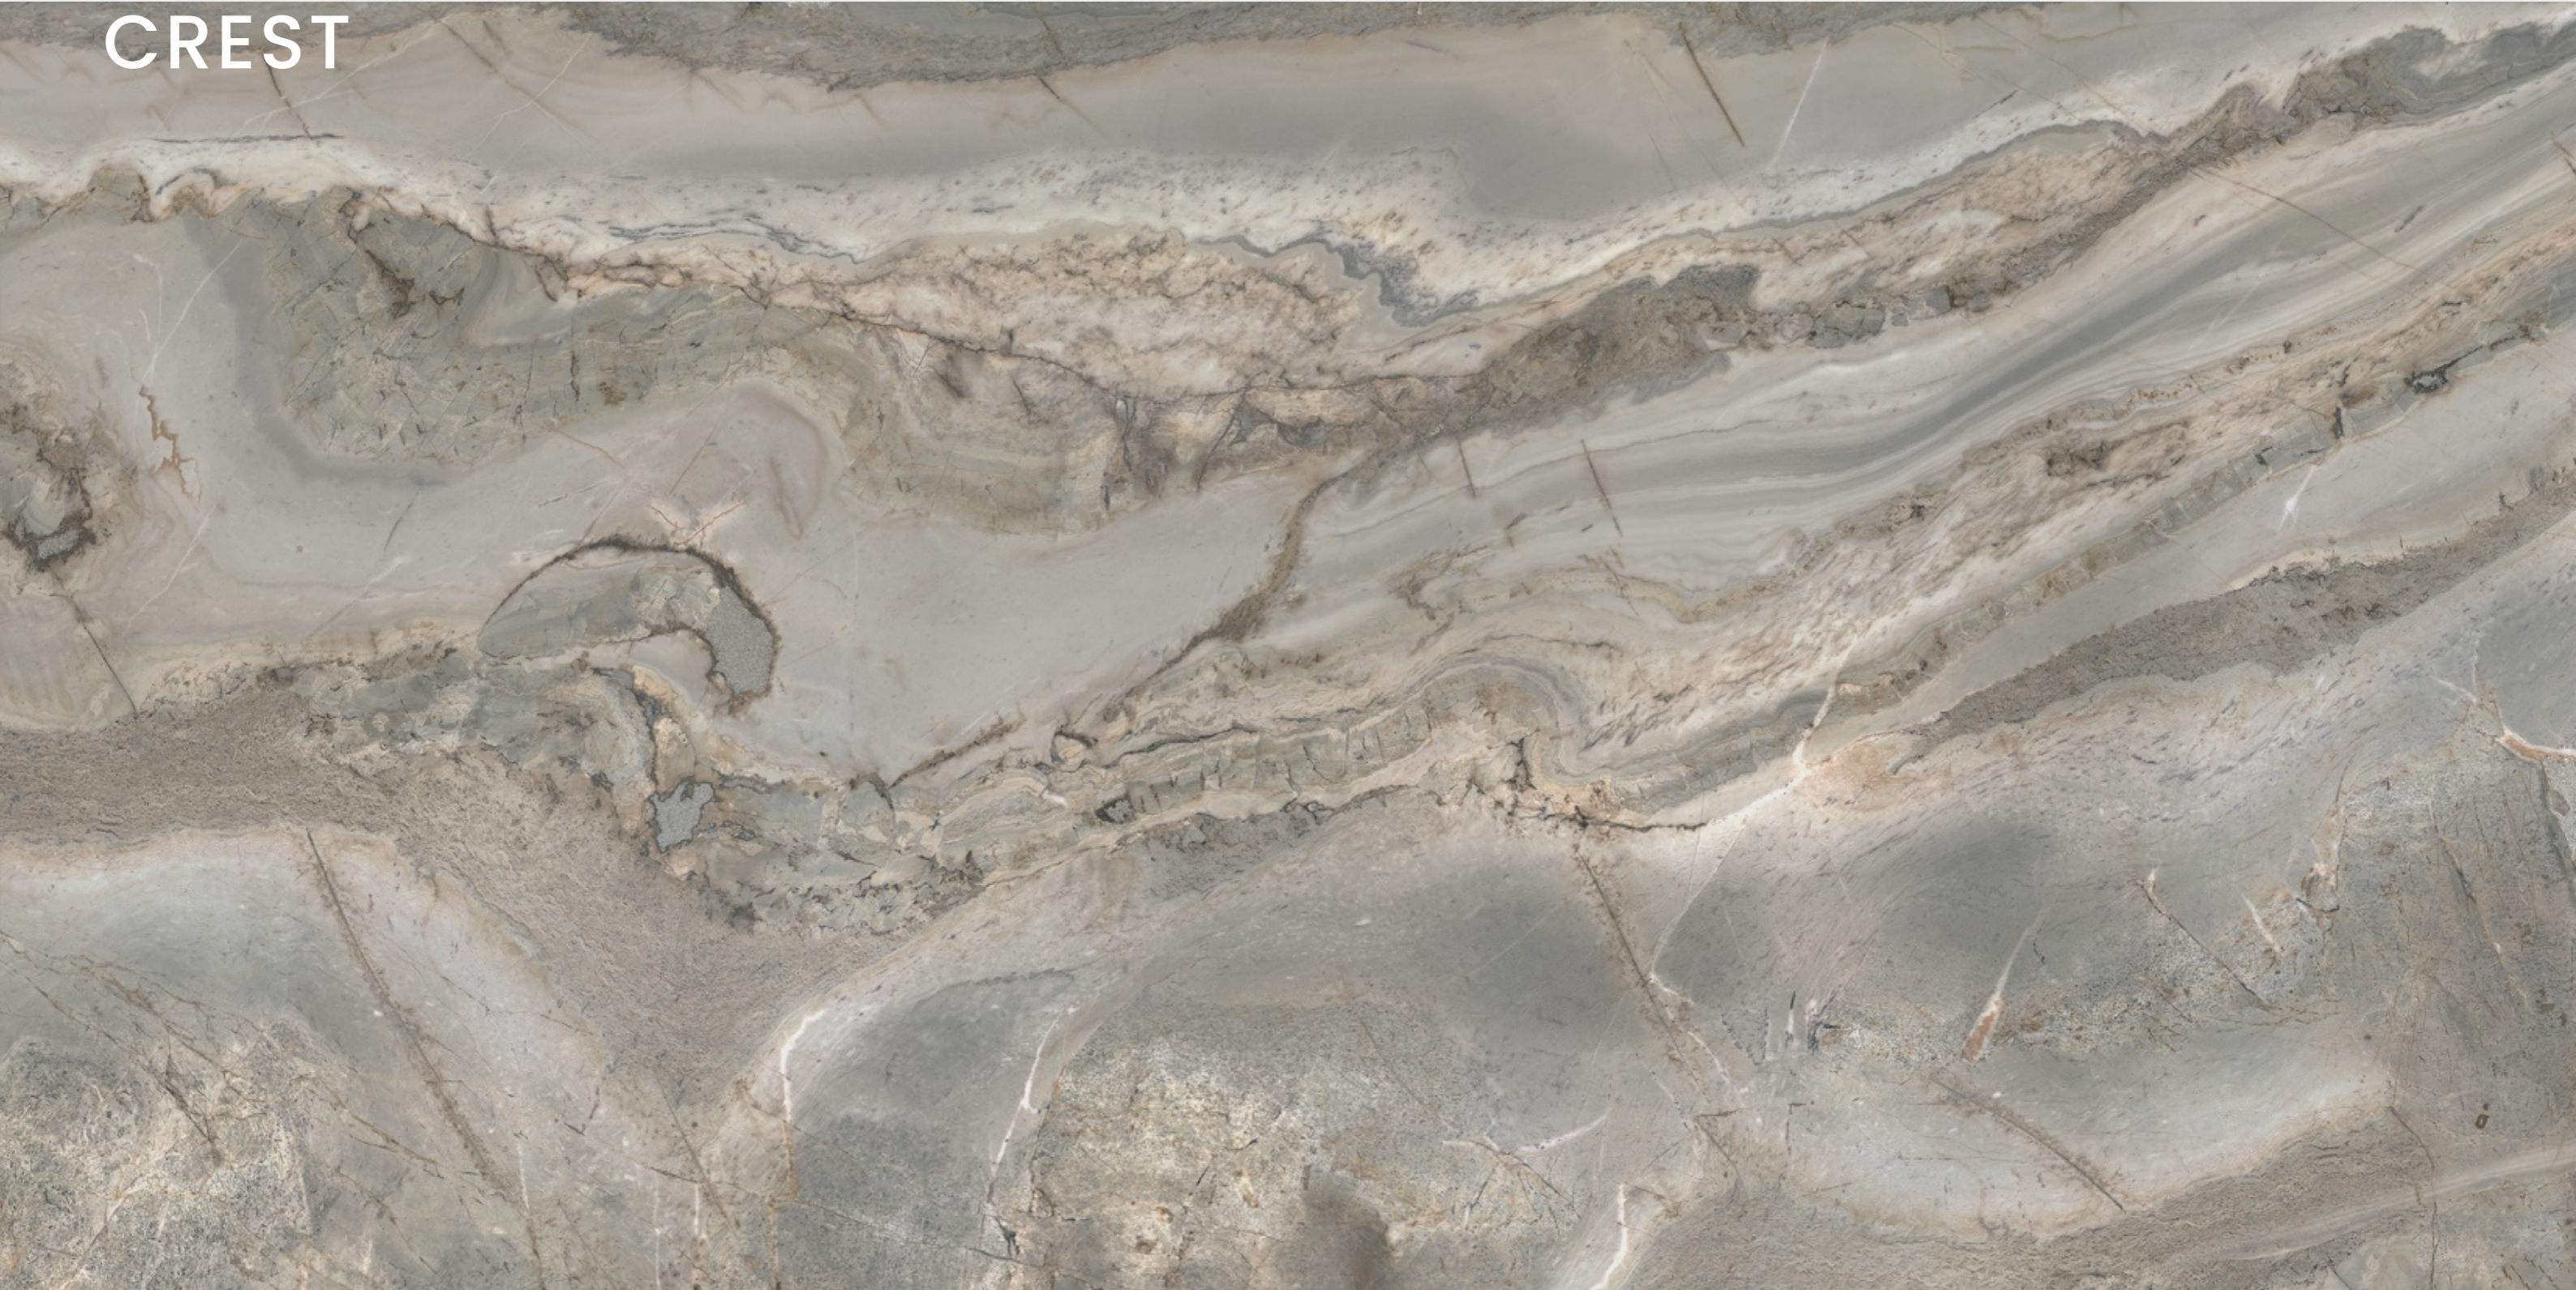

# ONYX WAVES

SIZE  
600x  
1200MM

Series  
GLOSSY

Random  
04

ONYX WAVES

**OROBICO  
CREST**