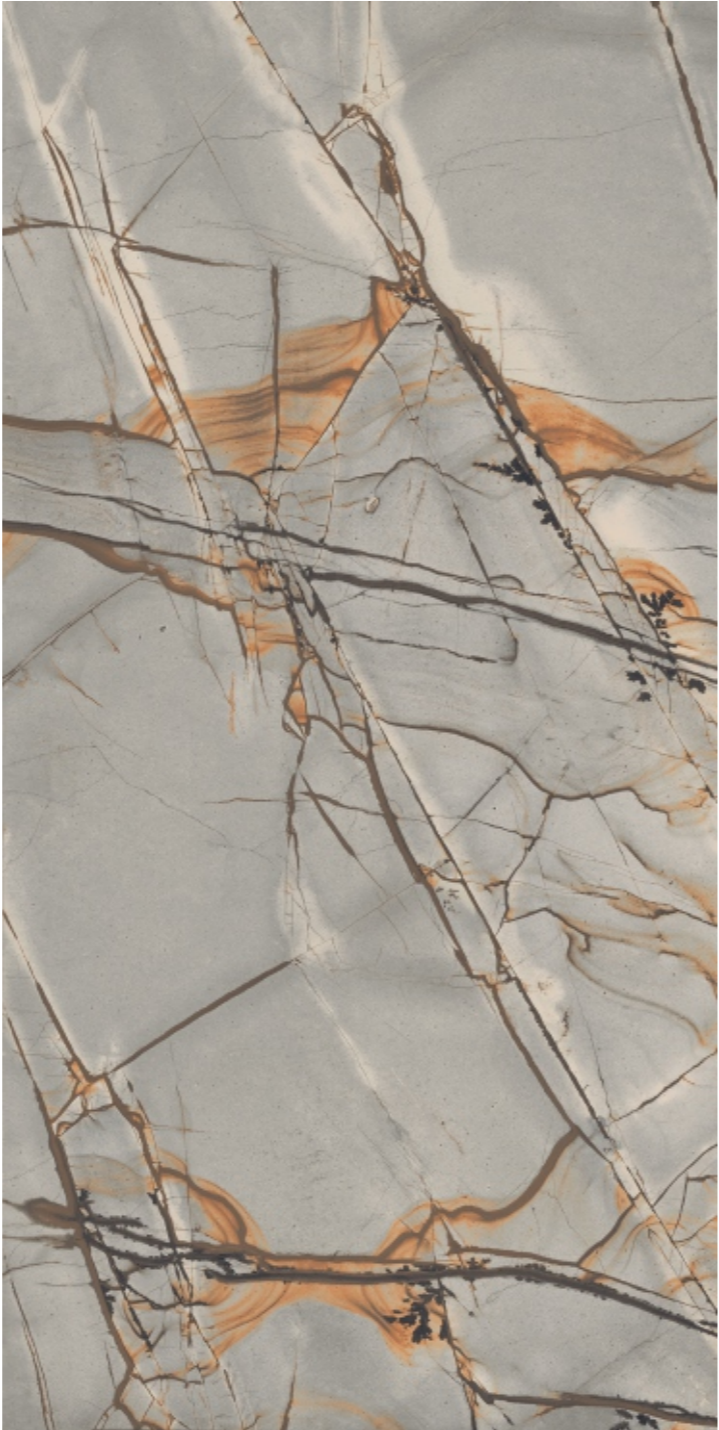

THUNDER GRIS

SIZE
600x
1200MM

Series
GLOSSY

Random
04