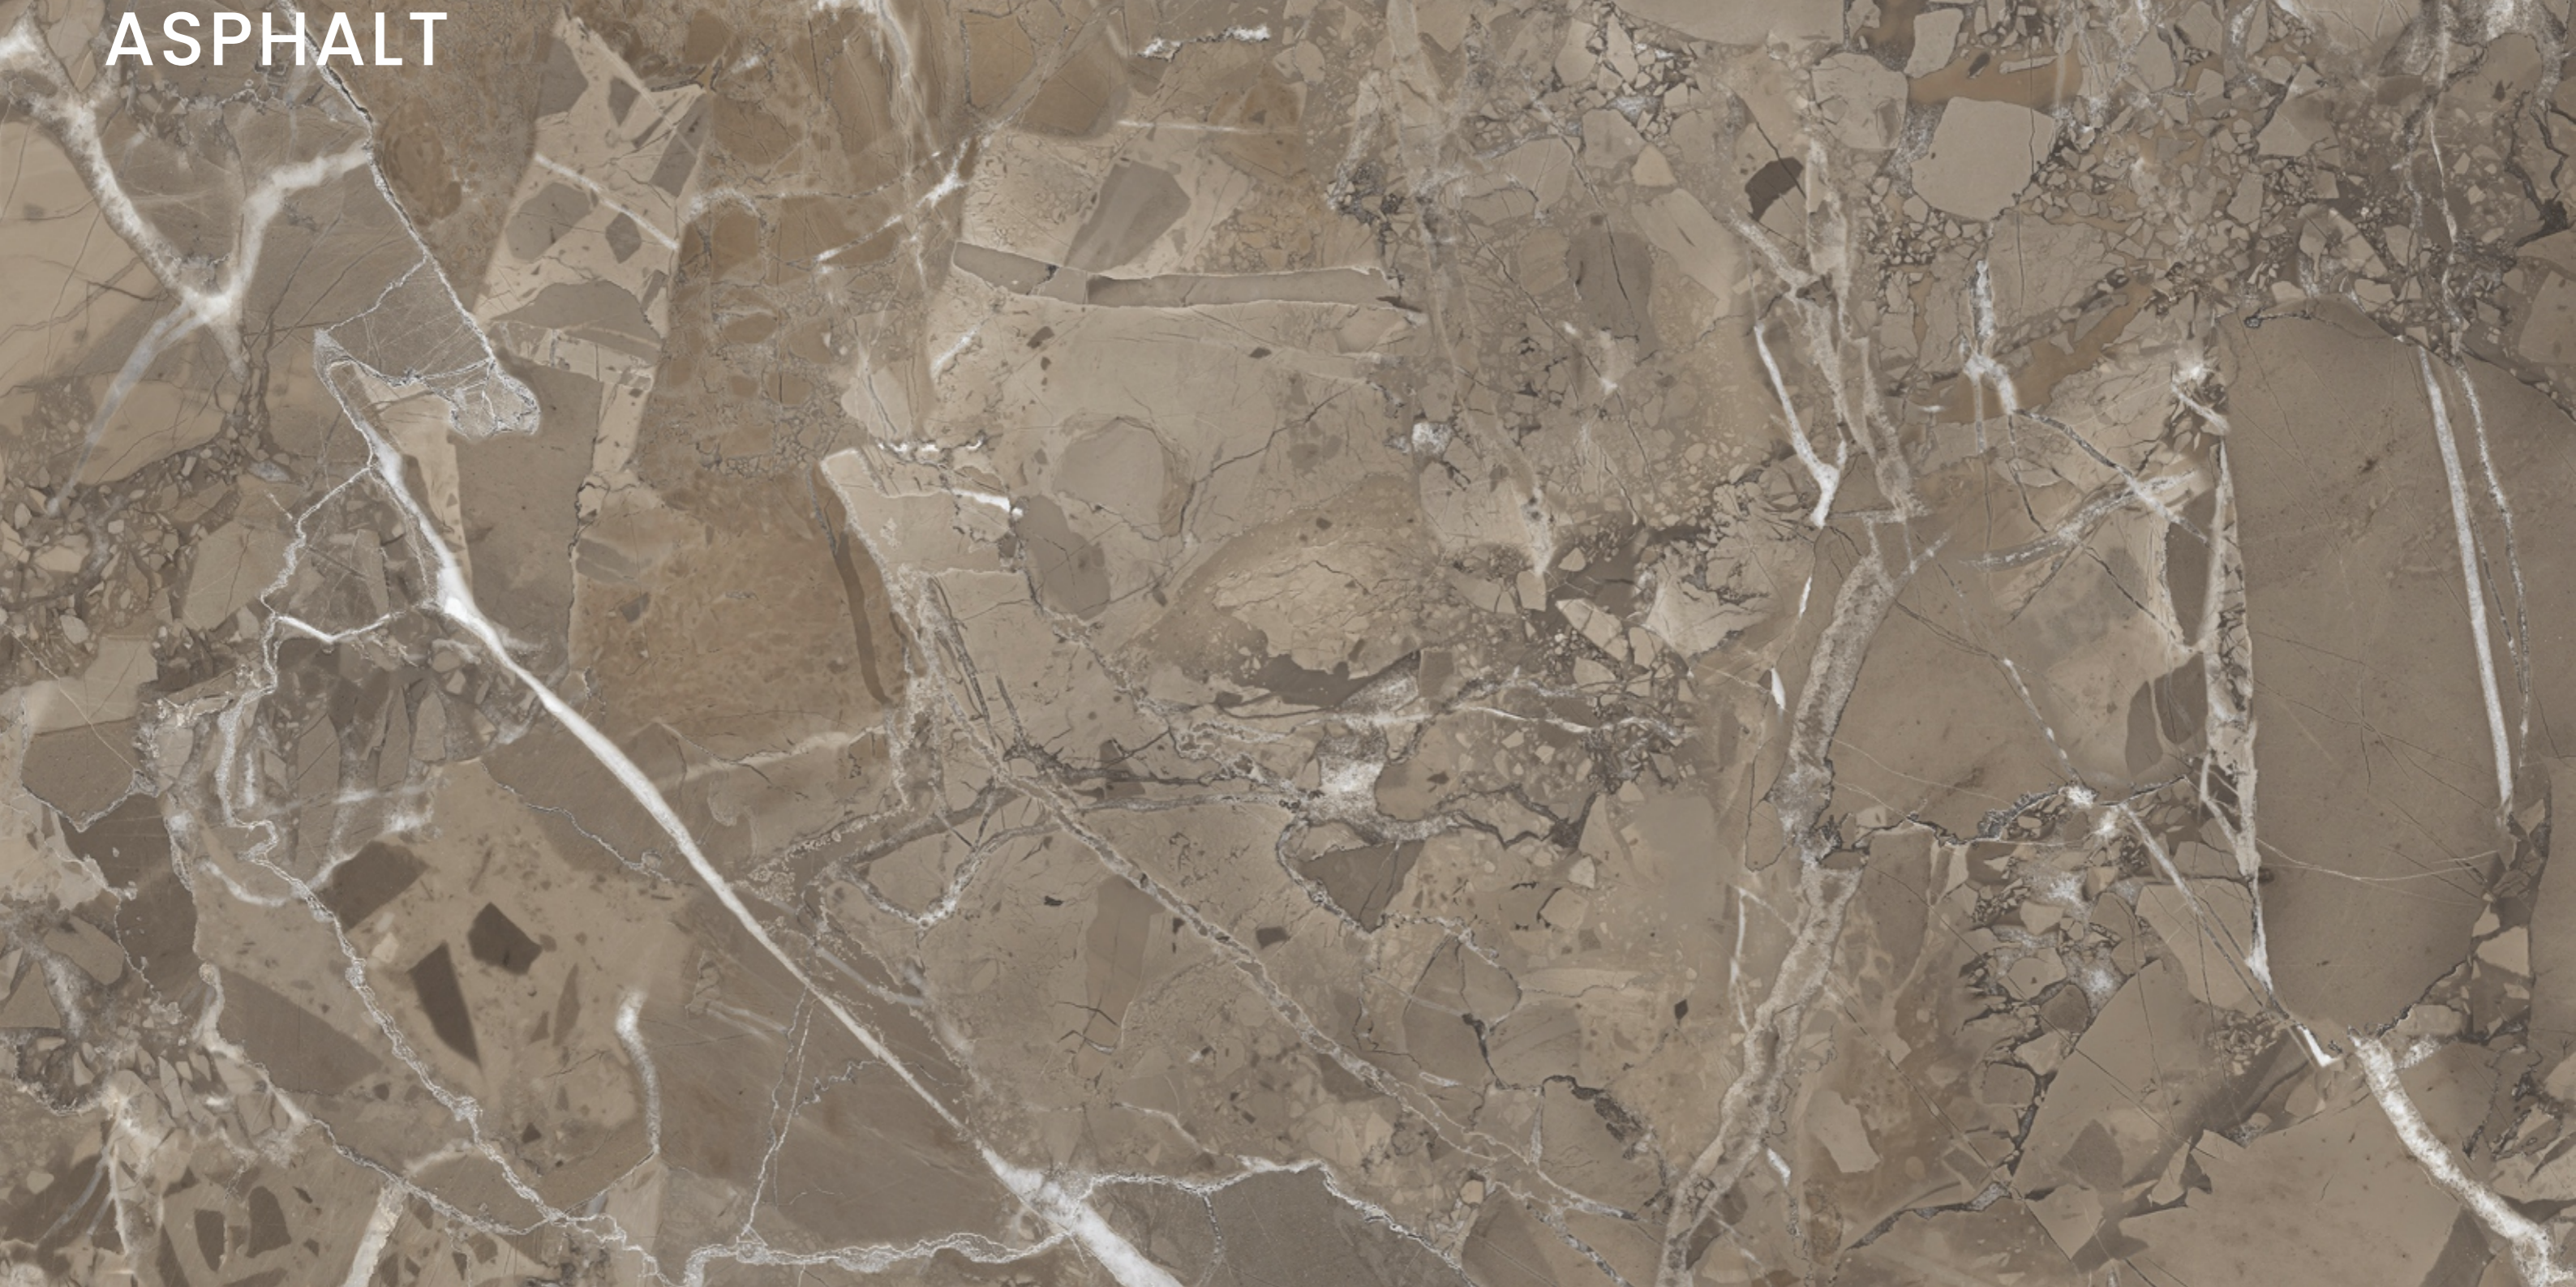

# SILVER ARMENIA

SIZE  
600x  
1200MM

Series  
GLOSSY

Random  
03

SILVER ARMENIA

**STONEX FISSURE**

**ASPHALT**