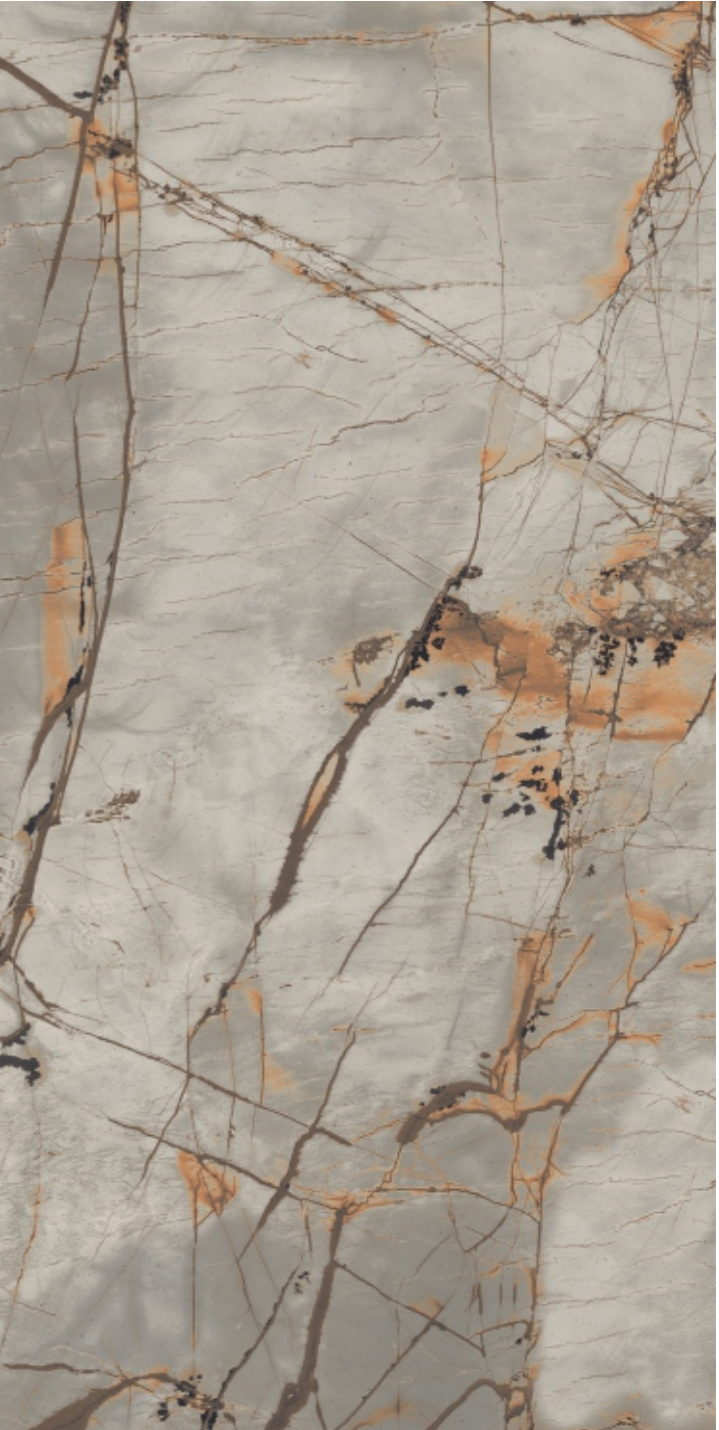

THUNDER GRIS

SIZE
600x
1200MM

Series
GLOSSY

Random
04