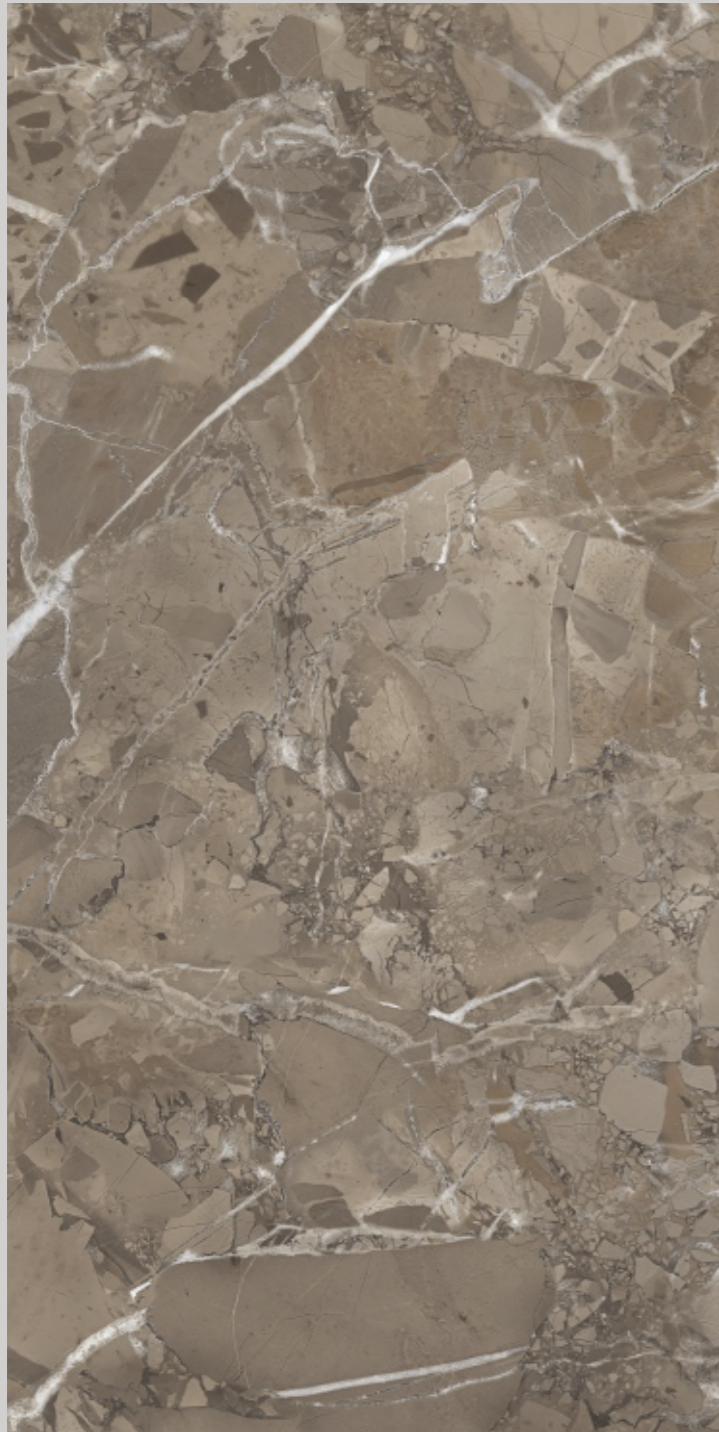

STONEX FISSURE ASPHALT

SIZE
600x
1200MM

Series
GLOSSY

Random
03