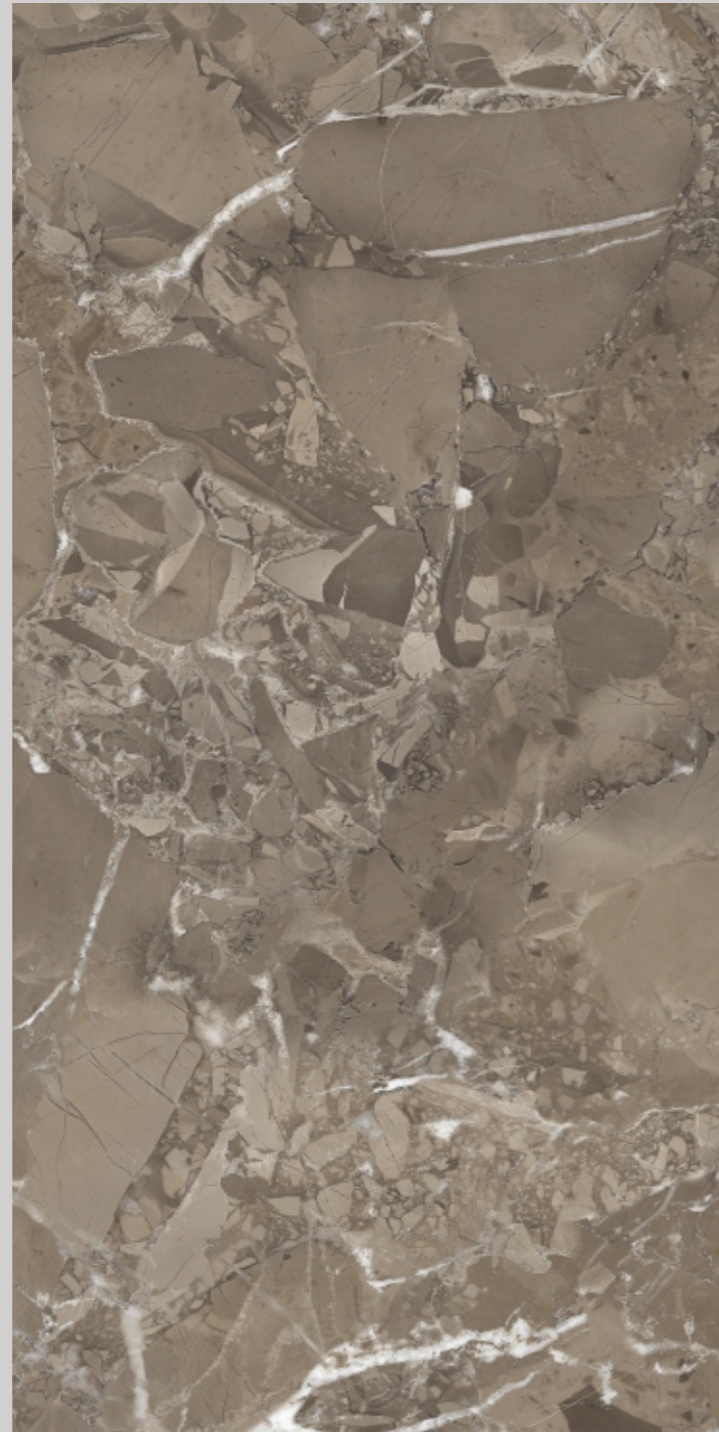

STONEX FISSURE ASPHALT

SIZE
600x
1200MM

Series
GLOSSY

Random
03