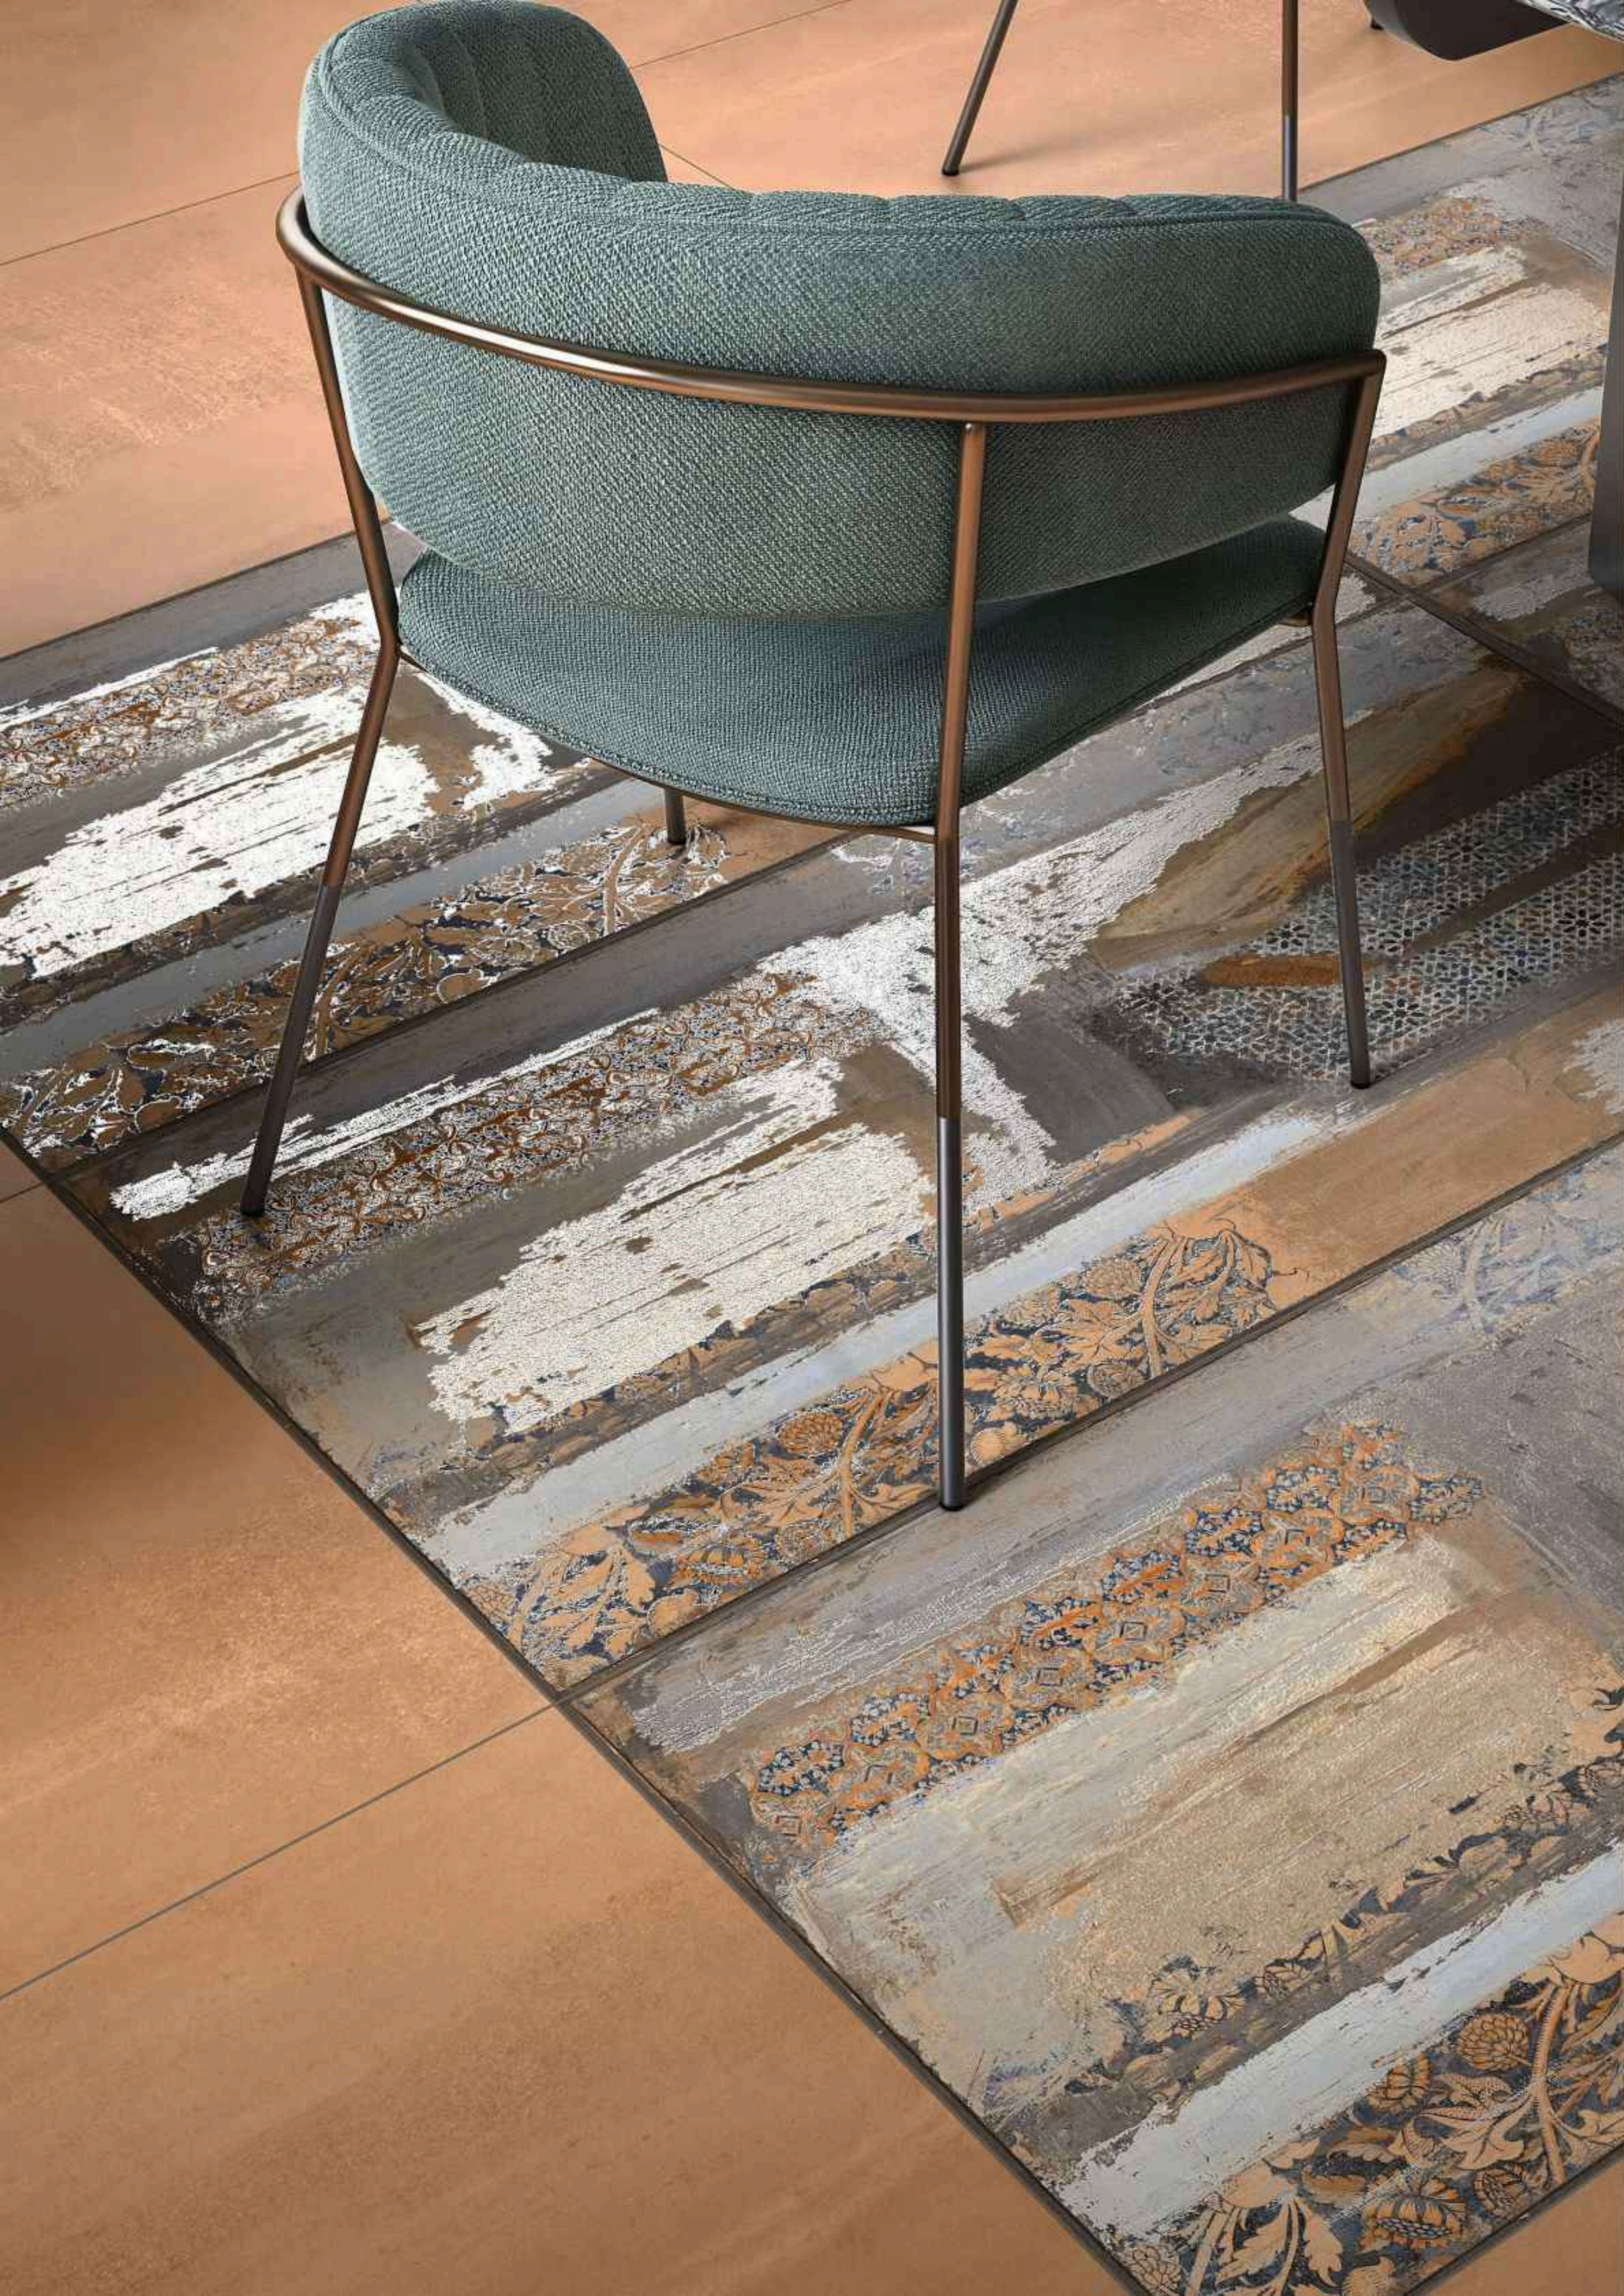

ARTSTONE
When ceramic becomes art

Collection
Assos

600x1200mm
60x120cm
2'x4'

Surface that emphasize
the balance of comfort
and elegance

ASSOS LIGHT

600x1200mm
60x120cm / 2'x4'

No Effect
Matt Finish

ASSOS DARK