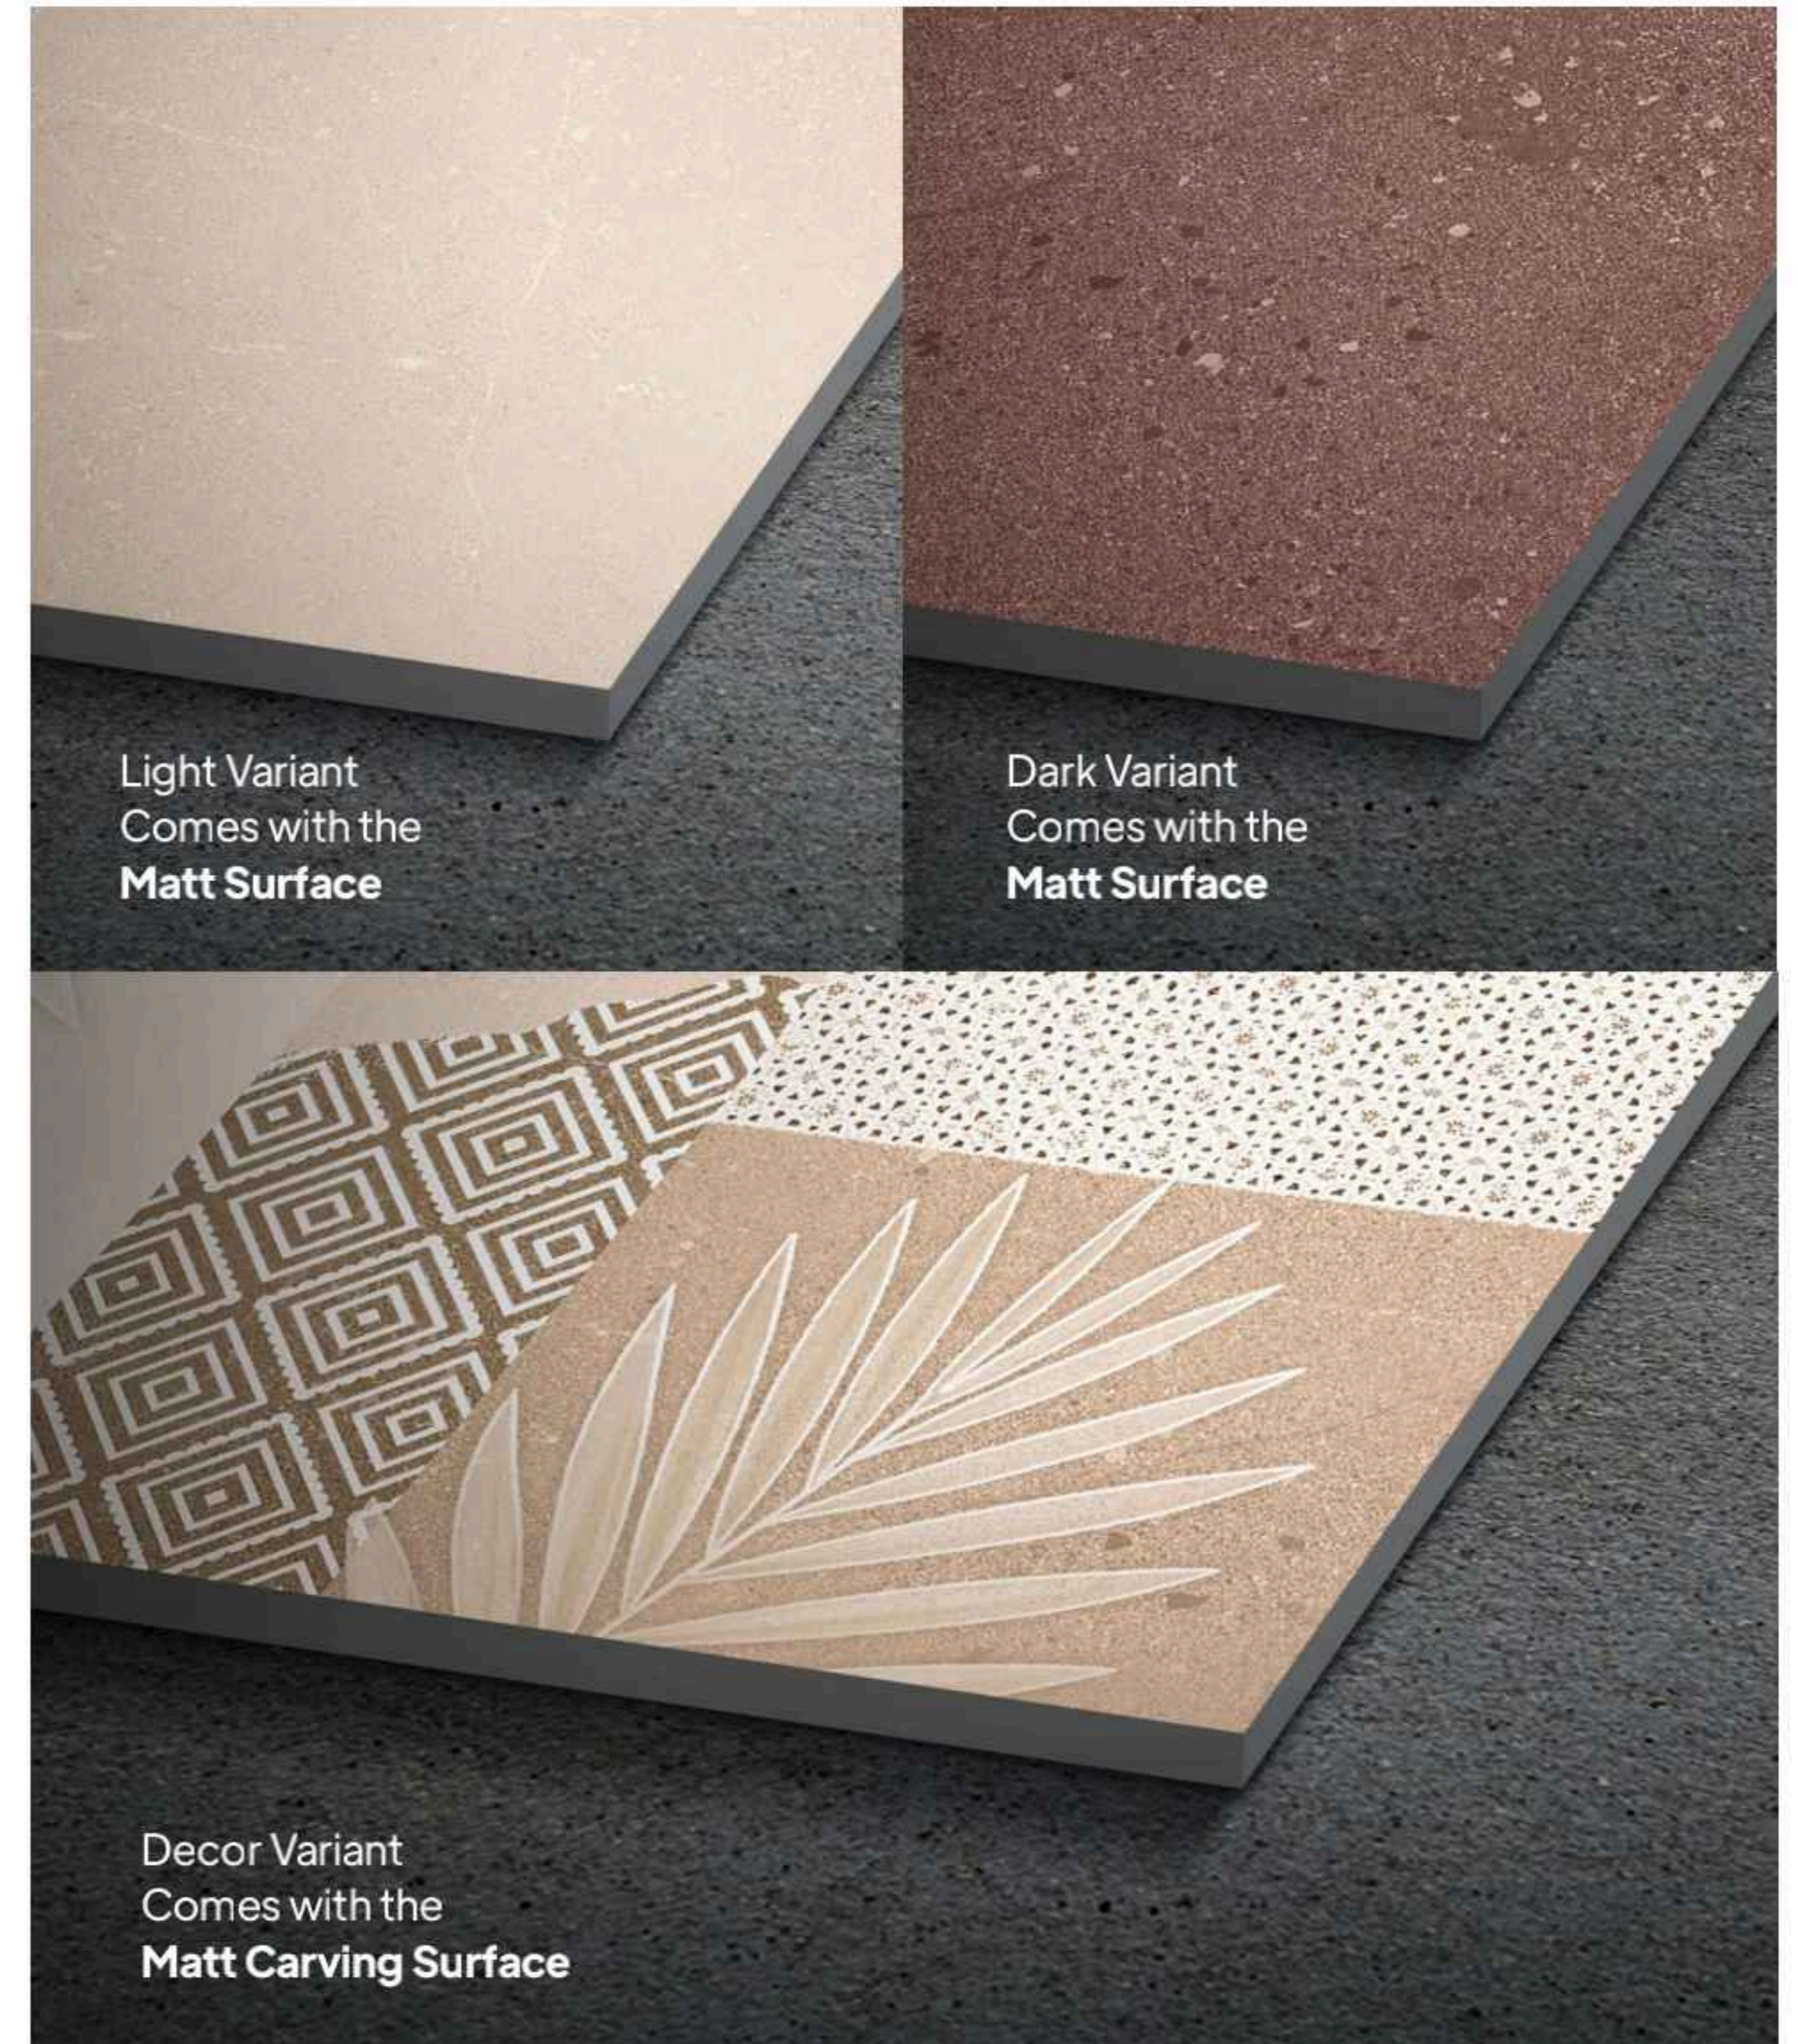

Stainproof

Waterproof

Product Advantages And Specifications

Product Range

ARTSTONE
When ceramic becomes art

Collection
Blaze

600x1200mm
60x120cm
2'x4'

Seemingly simple shapes
make for new visual ties and
individual atmospheres.