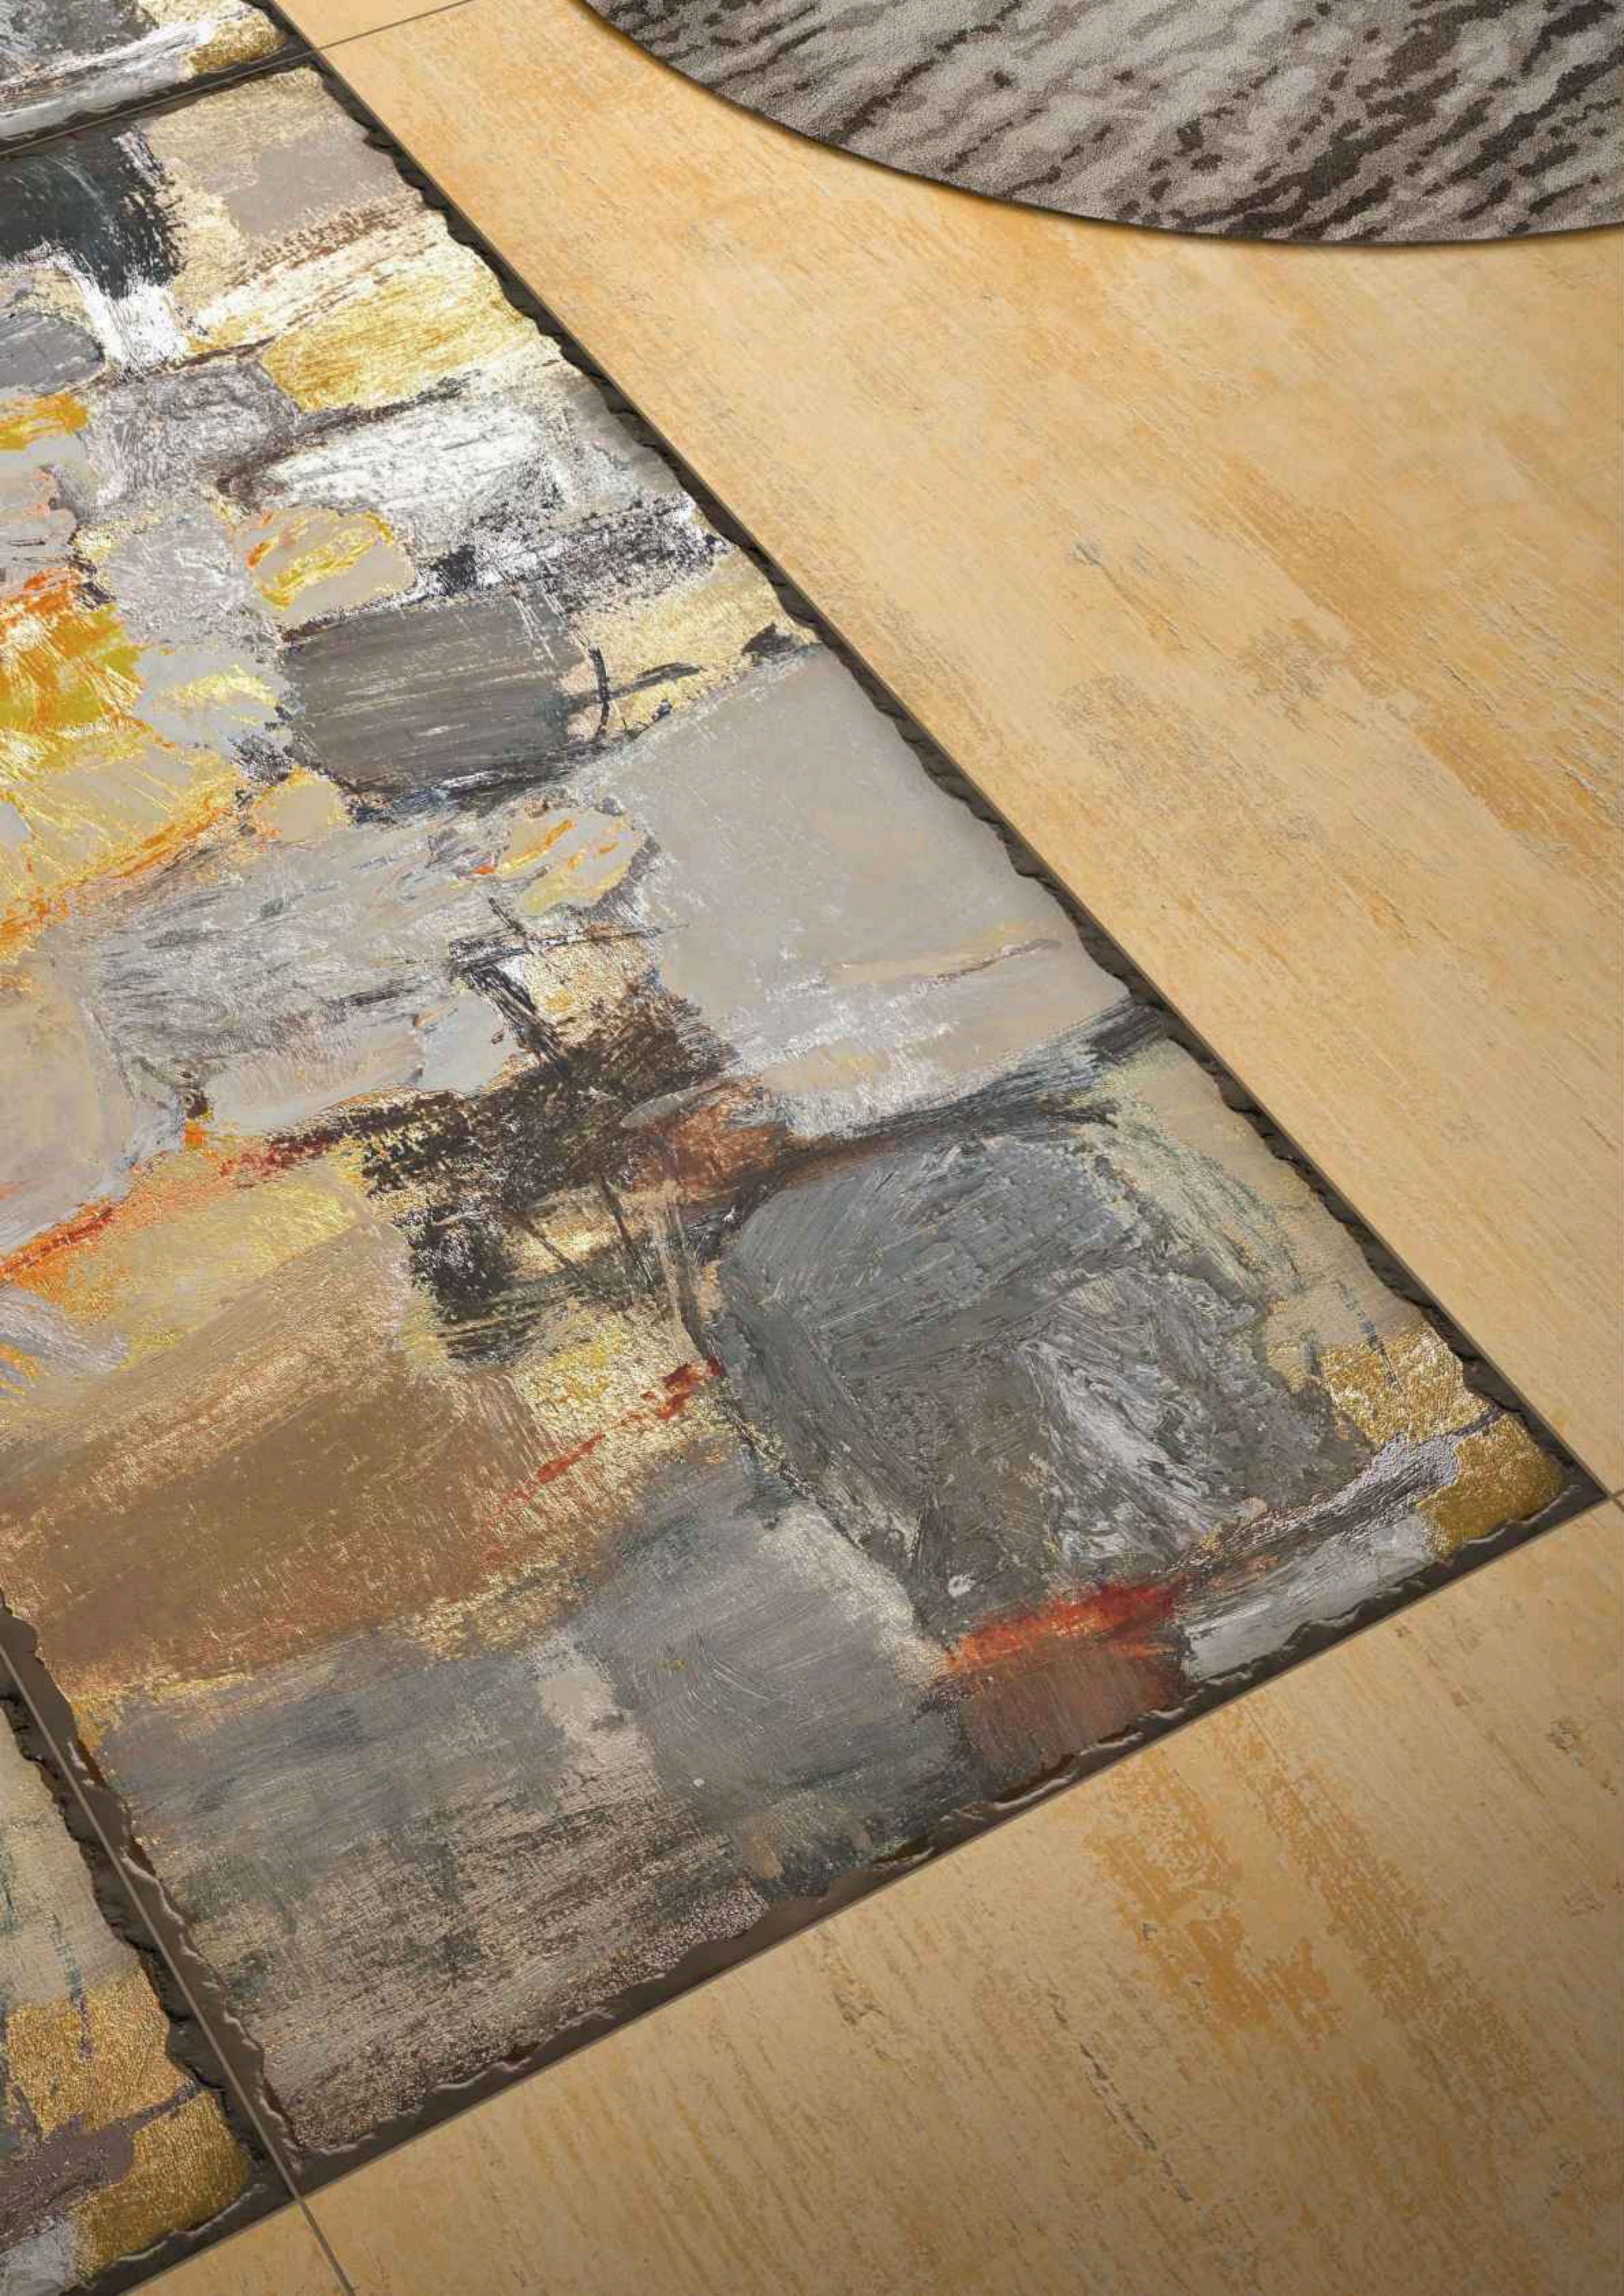

600x1200mm
60x120cm / 2'x4'

No Effect
Matt Finish

ASSOS DECOR

600x1200mm
60x120cm / 2'x4'

Carving Effect
Matt Finish

ARTSTONE
When ceramic becomes art

Collection
Bulgari

600x1200mm
60x120cm
2'x4'